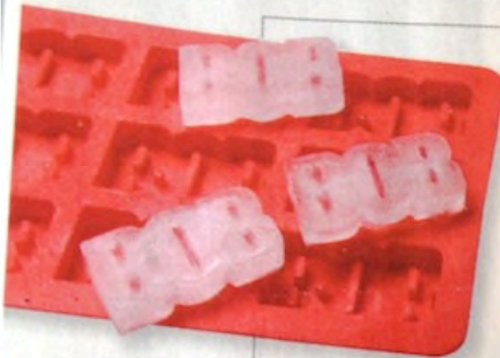

COMMON REPOSITORY FOR PIFS

Suggest IRIS HQ (IS)
host a common site/DB

•Sort by themes

- Sensor
- DAS
- Power
- Comms
- Test equipment
- Installation support

CL1103A \$39.95

BOB ICE CUBE TRAY

Even if your name's not Bob, your ice cubes "bob" in your drink. And if your name is Bob? Woah. Personalized ice cubes bobbing in your drink. Silicone tray measures 5¾"H x 9½"W. Makes 9 cubes, 1¼"H x 2½"W each. Dishwasher safe.